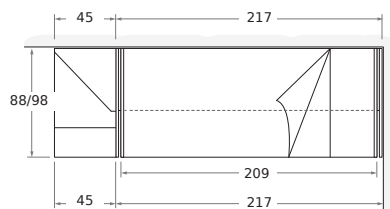

Letto a castello scorrevole SLOT

SLOT sliding bunk bed

nidi

Letto chiuso

Bed closed

Vista laterale
Side view

Vista in pianta
Plan view

Letto aperto

Bed open

Vista laterale
Side view

Vista in pianta
Plan view

Letto a castello SLOT con fianchi NUK

SLOT bunk bed with NUK side panels

Chiuso
Closed

Aperto
Open

**RETE /
MATERASSO**
MATT. BASE /
MATTRESS

	L/W	H	P/D
80 x 200	88	180,8	217
90 x 200	98	180,8	217

**Mensola sp. 3 cm
con divisori sp. 1,8 cm**
3cm-thick shelf
with 1,8cm-thick partitions

**Scrittoio scorrevole
sagomato**
Shaped sliding desk

Struttura sp. 3 cm.
3cm-thick structure.