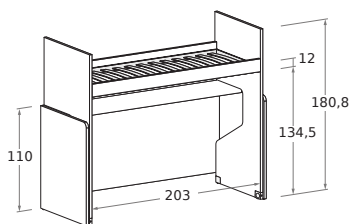

Bed open

Vista laterale
Side view

Vista in pianta
Plan view

Letto a castello SLOT con fianchi NUK

SLOT bunk bed with NUK side panels

Chiuso
Closed

Aperto
Open

**RETE /
MATERASSO**
MATT. BASE /
MATTRESS

	L/W	H	P/D
80 x 200	88	180,8	217
90 x 200	98	180,8	217

**Mensola sp. 3 cm
con divisori sp. 1,8 cm**
3cm-thick shelf
with 1,8cm-thick partitions

**Scrittoio scorrevole
sagomato**
Shaped sliding desk

Struttura sp. 3 cm.
3cm-thick structure.