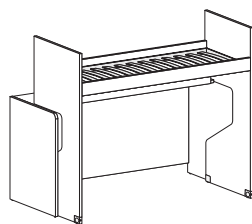

Letto a castello scorrevole SLOT

SLOT sliding bunk bed

nidi

Letto chiuso

Bed closed

Vista laterale
Side view

Vista in pianta
Plan view

Letto aperto

Bed open

Vista laterale
Side view

Vista in pianta
Plan view

Letto a castello SLOT con fianchi NUK

SLOT bunk bed with NUK side panels

Chiuso
Closed

Aperto
Open

**RETE /
MATERASSO**
MATT. BASE /
MATTRESS

	L/W	H	P/D
80 x 200	88	180,8	217
90 x 200	98	180,8	217

**Mensola sp. 3 cm
con divisori sp. 1,8 cm**
3cm-thick shelf
with 1,8cm-thick partitions

**Scrittoio scorrevole
sagomato**
Shaped sliding desk

Struttura sp. 3 cm.
3cm-thick structure.