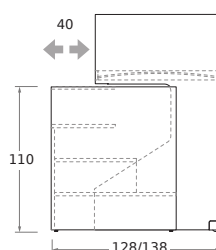

Letto a castello scorrevole SLOT

SLOT sliding bunk bed

nidi

Letto chiuso

Bed closed

Vista laterale
Side view

Vista in pianta
Plan view

Letto aperto

Bed open

Vista laterale
Side view

Vista in pianta
Plan view

Letto a castello SLOT con fianchi NUK

SLOT bunk bed with NUK side panels

Chiuso
Closed

Aperto
Open

**RETE /
MATERASSO**
MATT. BASE /
MATTRESS

	L/W	H	P/D
80 x 200	88	180,8	217
90 x 200	98	180,8	217

**Mensola sp. 3 cm
con divisori sp. 1,8 cm**
3cm-thick shelf
with 1,8cm-thick partitions

**Scrittoio scorrevole
sagomato**
Shaped sliding desk

Struttura sp. 3 cm.
3cm-thick structure.