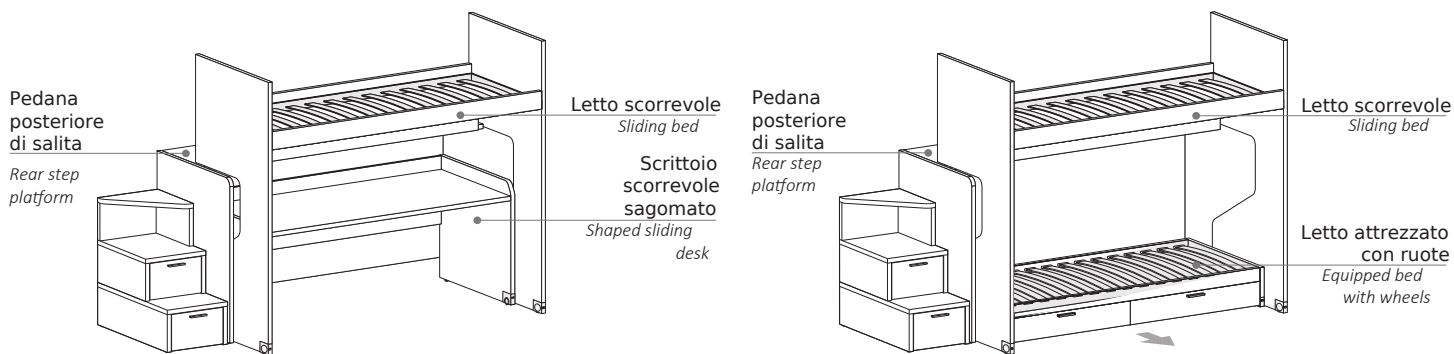

Letto a castello scorrevole SLOT

SLOT sliding bunk bed

nidi

Letto chiuso

Bed closed

Vista laterale
Side view

Vista in pianta
Plan view

Letto aperto

Bed open

Vista laterale
Side view

Vista in pianta
Plan view

Letto a castello SLOT con fianchi NUK

SLOT bunk bed with NUK side panels

Chiuso
Closed

Aperto
Open

**RETE /
MATERASSO**
MATT. BASE /
MATTRESS

	L/W	H	P/D
80 x 200	88	180,8	217
90 x 200	98	180,8	217

**Mensola sp. 3 cm
con divisori sp. 1,8 cm**
3cm-thick shelf
with 1,8cm-thick partitions

**Scrittoio scorrevole
sagomato**
Shaped sliding desk

Struttura sp. 3 cm.
3cm-thick structure.