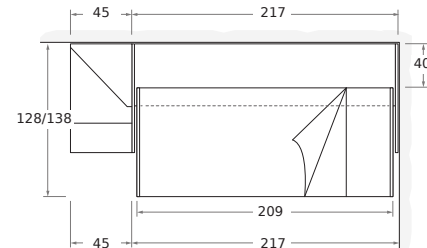

Letto a castello scorrevole SLOT

SLOT sliding bunk bed

nidi

Letto chiuso

Bed closed

Vista laterale
Side view

Vista in pianta
Plan view

Letto aperto

Bed open

Vista laterale
Side view

Vista in pianta
Plan view

Letto a castello SLOT con fianchi NUK

SLOT bunk bed with NUK side panels

Chiuso
Closed

Aperto
Open

**RETE /
MATERASSO**
MATT. BASE /
MATTRESS

	L/W	H	P/D
80 x 200	88	180,8	217
90 x 200	98	180,8	217

**Mensola sp. 3 cm
con divisori sp. 1,8 cm**
3cm-thick shelf
with 1,8cm-thick partitions

**Scrittoio scorrevole
sagomato**
Shaped sliding desk

Struttura sp. 3 cm.
3cm-thick structure.