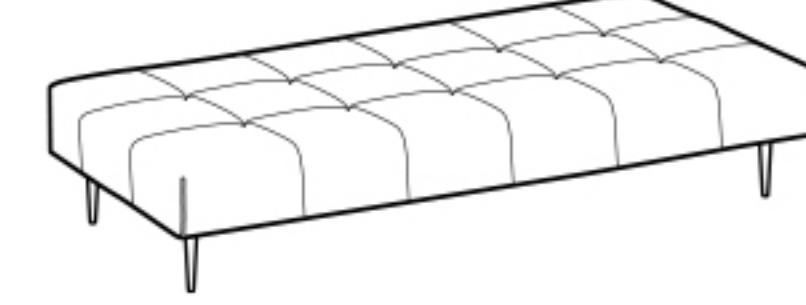

↔ 166cm ↘ 100cm ↓ 42cm
☐ 0,44 ⚖ 38kg ↻ 4,6mt

Base 3 posti

3-er base

Cod. B3000