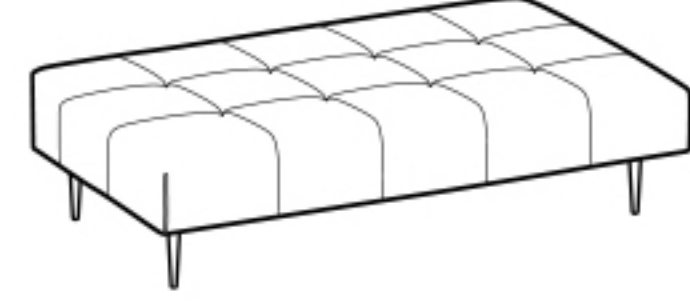

The sofas are made with supple, elastic upholstery and padding, therefore sizes may vary by up to +/- 3 cm.

The graphic drawings in the price list are purely indicative.

Bowie Light

Base 2 posti piccola

2-er small base

Cod. B200P

↔ 133cm ↘ 100cm ↓ 42cm
 ☐ 0,36 ⚖ 33kg ↻ 4,0mt

Base 2 posti

2-er base

Cod. B2000

↔ 166cm ↘ 100cm ↓ 42cm
 ☐ 0,44 ⚖ 38kg ↻ 4,6mt

Base 3 posti

3-er base