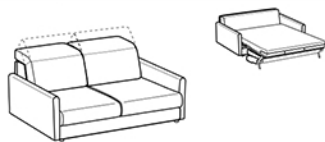

Barbados - bracciolo Round | Barbados - Round armrest

Divano 2 posti letto con bracciolo round

2-er sofa bed with round armrest

Cod. BA01D2T00

↔ 162 cm ↘ 102-210cm ↓ 87-102cm
☐ 1.48 m³ ⚖ 97kg ⚙ 4,9mt+5,7mt

Materasso in poliuretano espanso d.25 kg/m³
cm L. 120 P. 199 H.17
Polyurethane foam mattress dens. 25 kg/cbm
cm L.120 W.199 H.17

Divano 3 posti letto con bracciolo round

3-er sofa bed with round armrest

Cod. BA01D3T00