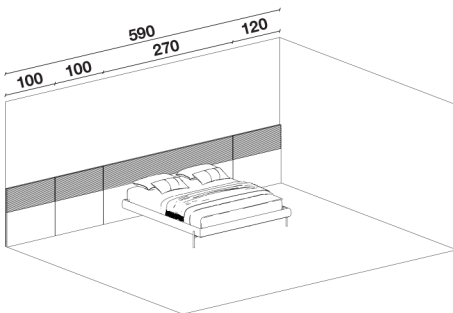

1

Riempitivo parete
It covers the whole wall