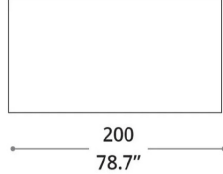

Papillon tavolo

piano in cristallo e Marble Glass
glass and Marble Glass top

piano in cristallo, ceramica e Marble Glass
pyroceram, glass and Marble Glass top

piano in cristallo
glass top

Fino a 8 posti
Up to 8 seats

Fino a 10 posti
Up to 10 seats

Fino a 12 posti
Up to 12 seats