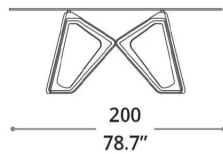

## Papillon tavolo

piano in cristallo e Marble Glass  
glass and Marble Glass top

piano in cristallo, ceramica e Marble Glass  
pyroceram, glass and Marble Glass top

piano in cristallo  
glass top

Fino a 8 posti  
Up to 8 seats

Fino a 10 posti  
Up to 10 seats

Fino a 12 posti  
Up to 12 seats

piano in cristallo, ceramica e Marble Glass  
pyroceram, glass and Marble Glass top

piano in cristallo con bordo diamantato  
glass top with diamond edge