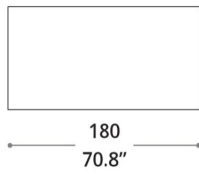

Papillon tavolo

piano in cristallo e Marble Glass
glass and Marble Glass top

piano in cristallo, ceramica e Marble Glass
pyroceram, glass and Marble Glass top

piano in cristallo
glass top

Fino a 8 posti
Up to 8 seats

Fino a 10 posti
Up to 10 seats

Fino a 12 posti
Up to 12 seats