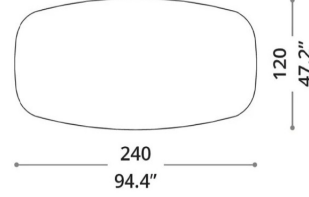

## Papillon tavolo

piano in cristallo e Marble Glass  
glass and Marble Glass top

piano in cristallo, ceramica e Marble Glass  
pyroceram, glass and Marble Glass top

piano in cristallo  
glass top

Fino a 8 posti  
Up to 8 seats

Fino a 10 posti  
Up to 10 seats

Fino a 12 posti  
Up to 12 seats

piano in cristallo, ceramica e Marble Glass  
pyroceram, glass and Marble Glass top

piano in cristallo con bordo diamantato  
glass top with diamond edge