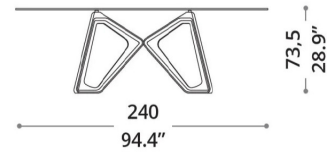

## Papillon tavolo

piano in cristallo e Marble Glass  
glass and Marble Glass top

piano in cristallo, ceramica e Marble Glass  
pyroceram, glass and Marble Glass top

piano in cristallo  
glass top

Fino a 8 posti  
Up to 8 seats

Fino a 10 posti  
Up to 10 seats

Fino a 12 posti  
Up to 12 seats

piano in cristallo, ceramica e Marble Glass  
pyroceram, glass and Marble Glass top

piano in cristallo con bordo diamantato  
glass top with diamond edge