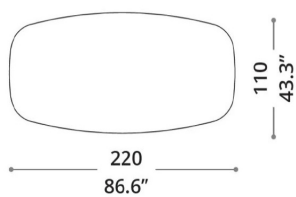

## Papillon tavolo

piano in cristallo e Marble Glass  
glass and Marble Glass top

piano in cristallo, ceramica e Marble Glass  
pyroceram, glass and Marble Glass top

piano in cristallo  
glass top

Fino a 8 posti  
Up to 8 seats

Fino a 10 posti  
Up to 10 seats

Fino a 12 posti  
Up to 12 seats

piano in cristallo, ceramica e Marble Glass  
pyroceram, glass and Marble Glass top

piano in cristallo con bordo diamantato  
glass top with diamond edge