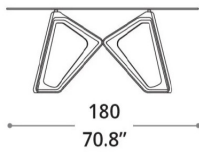

## Papillon tavolo

piano in cristallo e Marble Glass  
glass and Marble Glass top

piano in cristallo, ceramica e Marble Glass  
pyroceram, glass and Marble Glass top

piano in cristallo  
glass top

Fino a 8 posti  
Up to 8 seats

Fino a 10 posti  
Up to 10 seats

Fino a 12 posti  
Up to 12 seats

piano in cristallo, ceramica e Marble Glass  
pyroceram, glass and Marble Glass top

piano in cristallo con bordo diamantato  
glass top with diamond edge