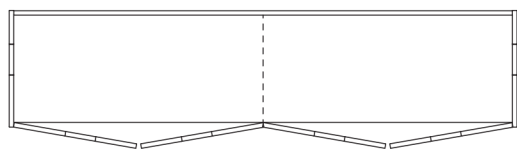

A run of vertical lines creating rhythm and movement. Doors standing proud of the top so that they can be gripped for opening. These are the distinguishing features of the Stripe sideboard, which stands on vertical blades of chrome-finish metal.

MADIA STRIPE / STRIPE SIDEBOARD

MADIA STRIPE CON 3 ANTE STRIPE SIDEBOARD WITH 3 FRONTS

168

51,1

Larghezza Width	Profondità Depth	Altezza Height	Peso Weight
168 cm	51,1 cm	73,5 cm	86,26 kg

Peso Weight
90,89 kg

Con top in light stone sp. 0,6 cm
With 0,6cm-thick light stone top

Peso Weight
131,23 kg

Con top in marmo e pietra lavica sp. 2 cm
With 2cm-thick marble and lava stone top

Peso Weight
86,26 kg

Con top in cuoio sp. 0,5 cm
With 0,5cm-thick leather top

MADIA STRIPE / STRIPE SIDEBOARD

MADIA STRIPE CON 4 ANTE STRIPE SIDEBOARD WITH 4 FRONTS

222,8

51,1

Larghezza Width	Profondità Depth	Altezza Height	Peso Weight
222,8 cm	51,1 cm	73,5 cm	106,42 kg

Peso Weight
113,22 kg