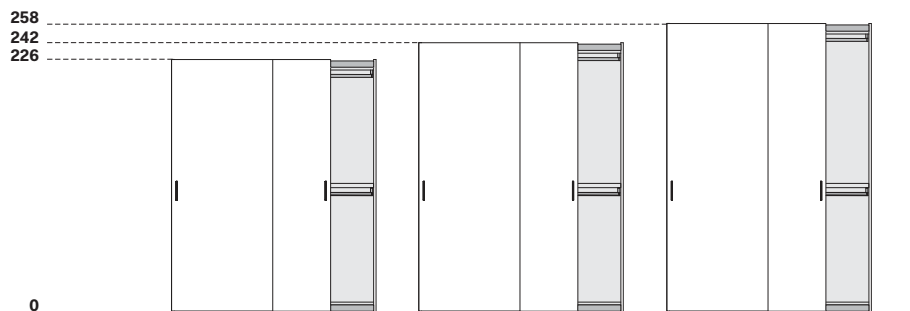

MODULI SCORREVOLI / SLIDING MODULES

ALTEZZA / HEIGHT

Altezza comprensiva di piedino regolabile.

Height includes adjustable foot.

Per l'altezza finita dell'armadio, aggiungere 2 cm di ingombro del carrello dell'anta.

To get the finished height of the wardrobe, add 2 cm to allow for the space taken up by the door's runner.