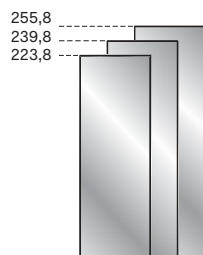

DIMENSIONI / DIMENSIONS

Altezze / Heights